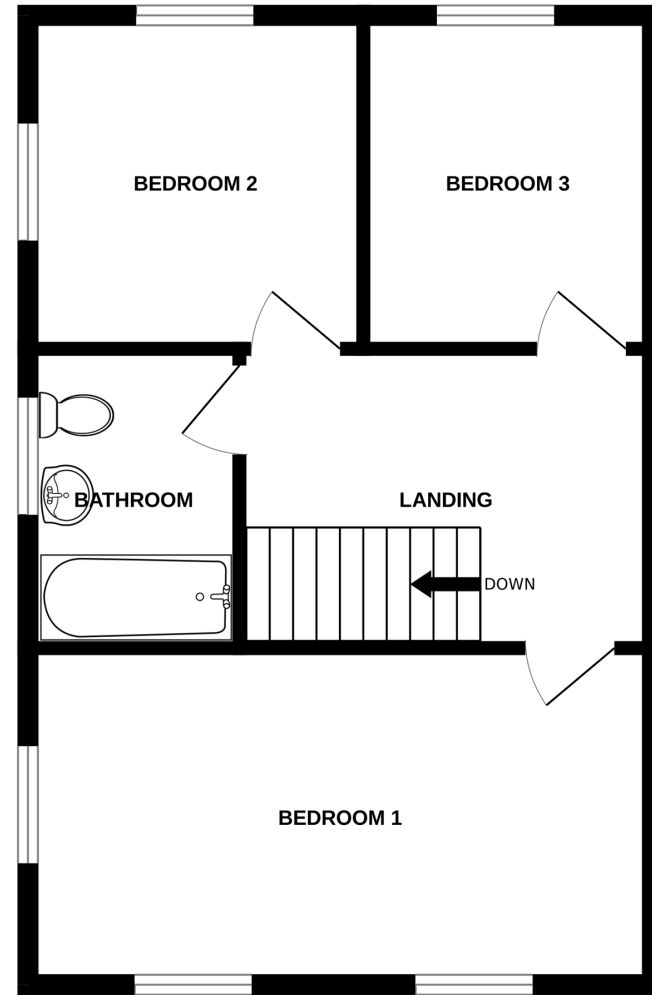

GROUND FLOOR
476 sq.ft. (44.2 sq.m.) approx.

1ST FLOOR
476 sq.ft. (44.2 sq.m.) approx.

THREE BED HOUSE - LEYBURN

TOTAL FLOOR AREA : 952 sq.ft. (88.5 sq.m.) approx.

Whilst every attempt has been made to ensure the accuracy of the floorplan contained here, measurements of doors, windows, rooms and any other items are approximate and no responsibility is taken for any error, omission or mis-statement. This plan is for illustrative purposes only and should be used as such by any prospective purchaser. The services, systems and appliances shown have not been tested and no guarantee as to their operability or efficiency can be given.

Made with Metropix ©2026