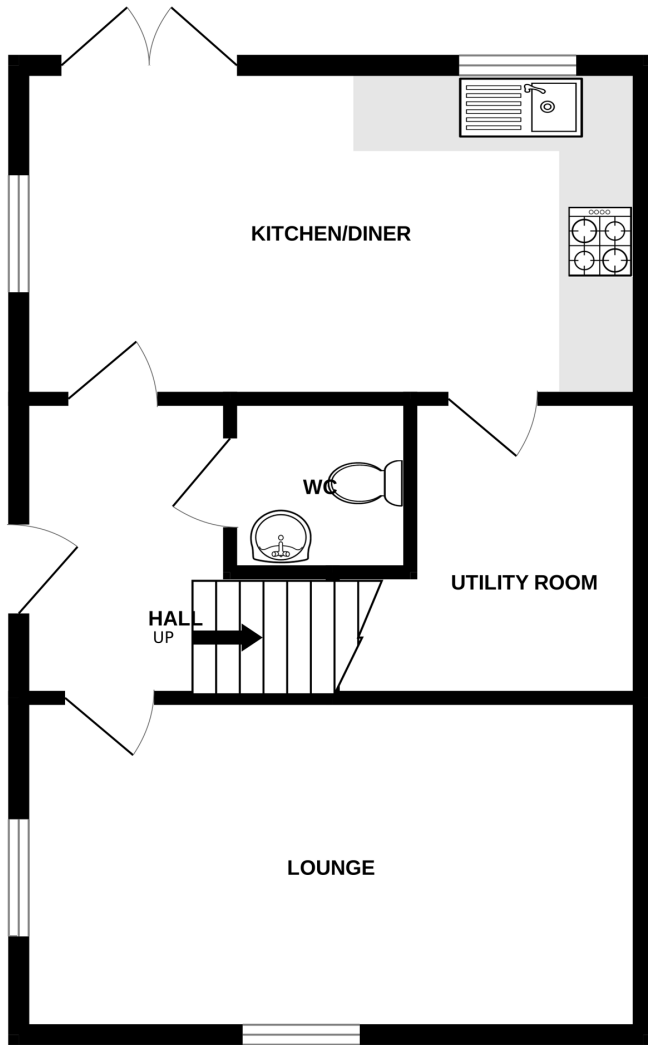

GROUND FLOOR
476 sq.ft. (44.2 sq.m.) approx.

1ST FLOOR
476 sq.ft. (44.2 sq.m.) approx.

THREE BED HOUSE - LEYBURN

TOTAL FLOOR AREA : 952 sq.ft. (88.5 sq.m.) approx.

Whilst every attempt has been made to ensure the accuracy of the floorplan contained here, measurements of doors, windows, rooms and any other items are approximate and no responsibility is taken for any error, omission or mis-statement. This plan is for illustrative purposes only and should be used as such by any prospective purchaser. The services, systems and appliances shown have not been tested and no guarantee as to their operability or efficiency can be given.