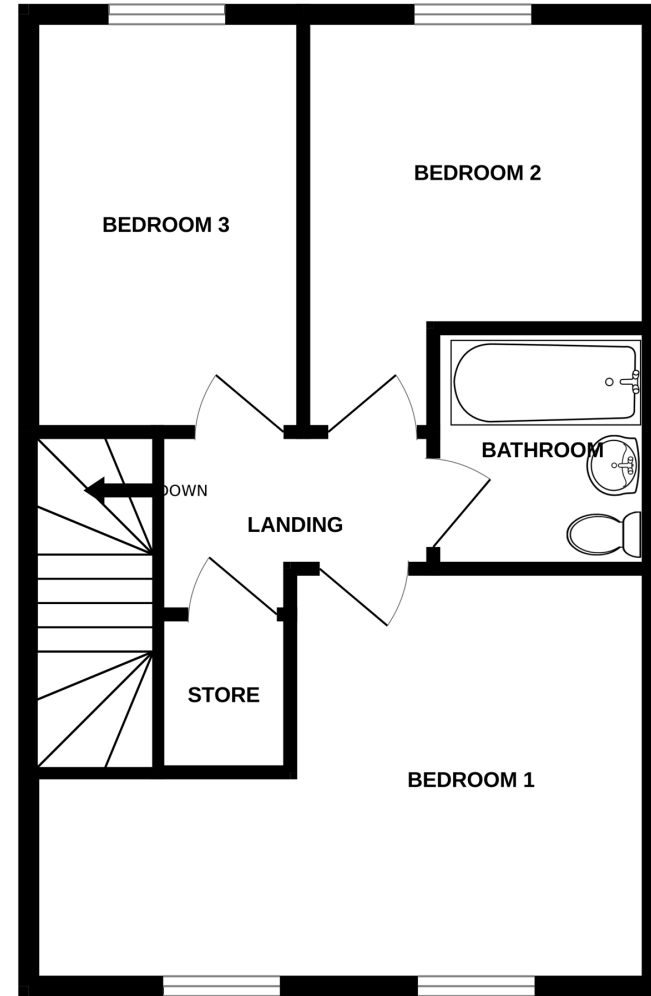

GROUND FLOOR
481 sq.ft. (44.6 sq.m.) approx.

1ST FLOOR
481 sq.ft. (44.6 sq.m.) approx.

THREE BED HOUSE - MALTBY

TOTAL FLOOR AREA : 961 sq.ft. (89.3 sq.m.) approx.

Whilst every attempt has been made to ensure the accuracy of the floorplan contained here, measurements of doors, windows, rooms and any other items are approximate and no responsibility is taken for any error, omission or mis-statement. This plan is for illustrative purposes only and should be used as such by any prospective purchaser. The services, systems and appliances shown have not been tested and no guarantee as to their operability or efficiency can be given.
Made with Metropix ©2026