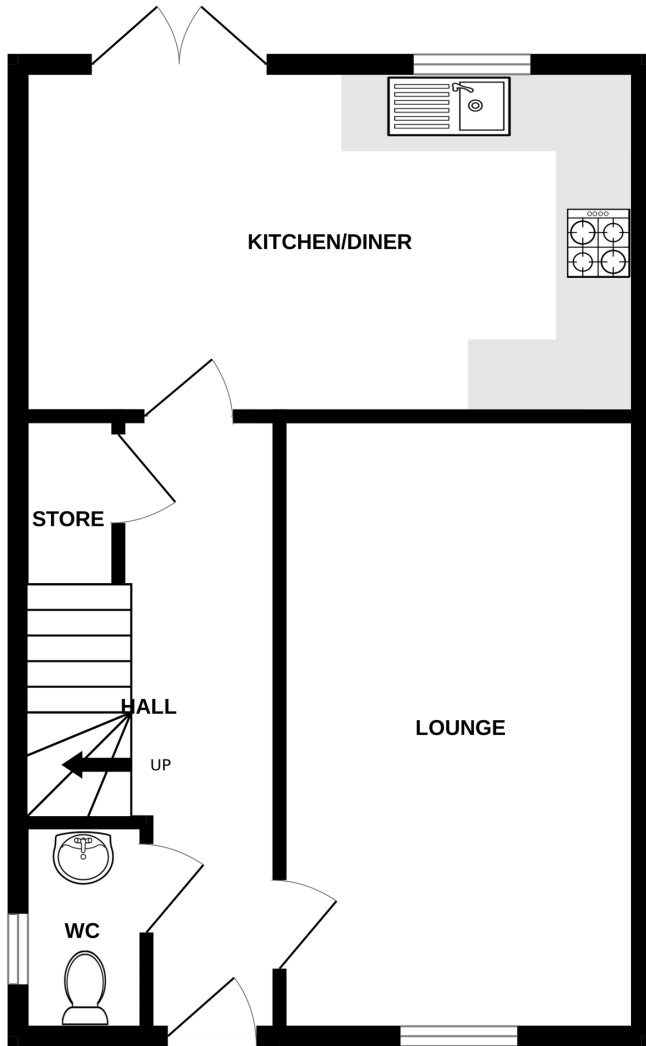

GROUND FLOOR
481 sq.ft. (44.6 sq.m.) approx.

1ST FLOOR
481 sq.ft. (44.6 sq.m.) approx.

THREE BED HOUSE - MALTBY

TOTAL FLOOR AREA : 961 sq.ft. (89.3 sq.m.) approx.

Whilst every attempt has been made to ensure the accuracy of the floorplan contained here, measurements of doors, windows, rooms and any other items are approximate and no responsibility is taken for any error, omission or mis-statement. This plan is for illustrative purposes only and should be used as such by any prospective purchaser. The services, systems and appliances shown have not been tested and no guarantee as to their operability or efficiency can be given.
Made with Metropix ©2026