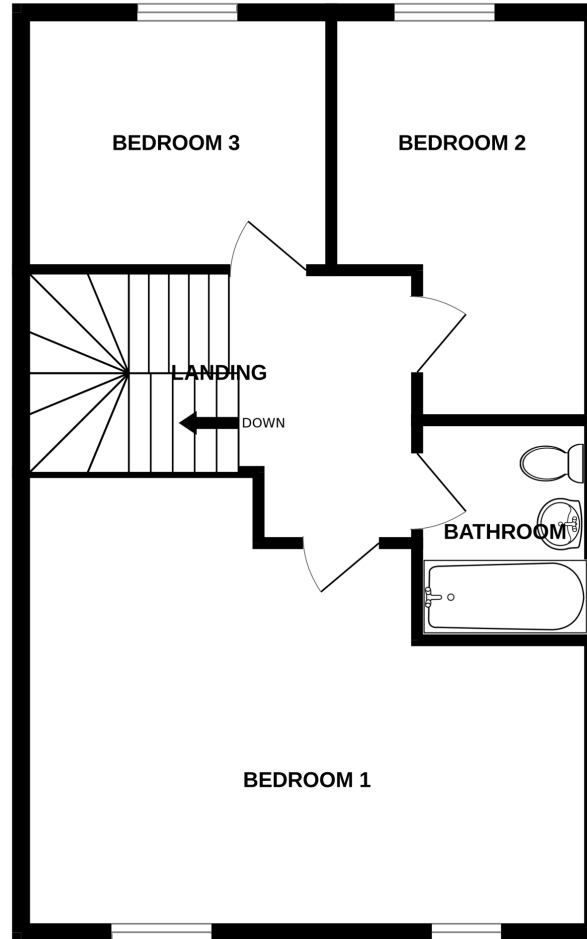

1ST FLOOR
569 sq.ft. (52.8 sq.m.) approx.