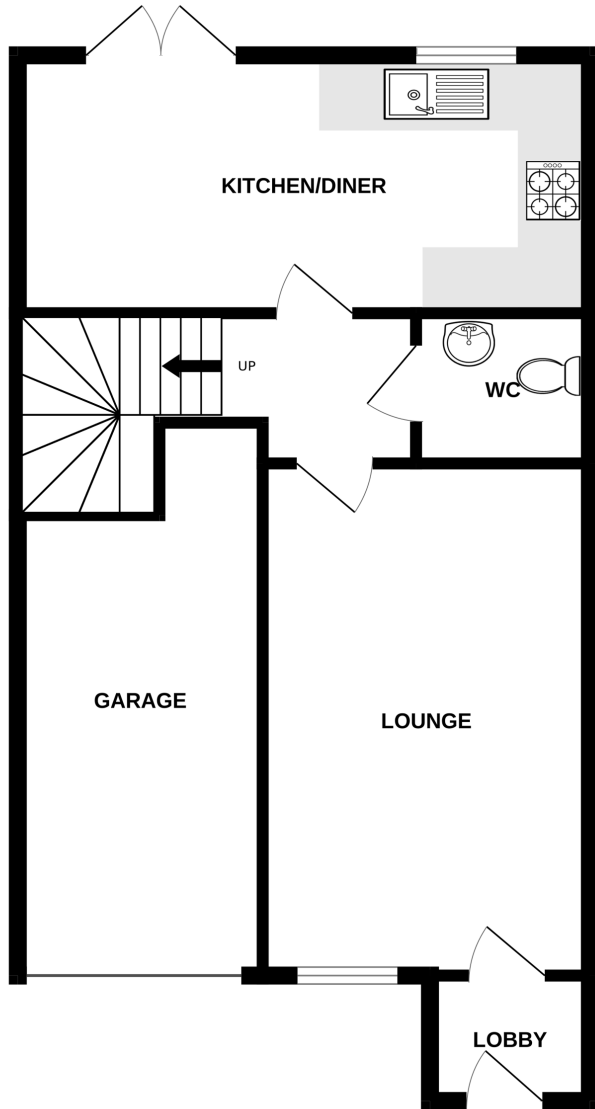

GROUND FLOOR
591 sq.ft. (54.9 sq.m.) approx.